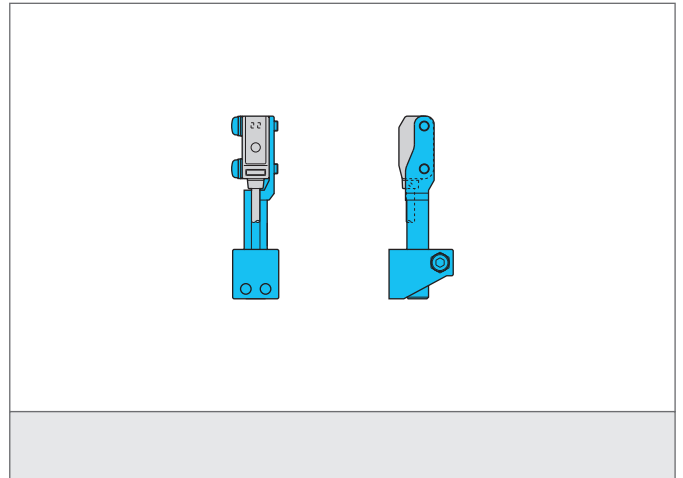

BW 19/13 Mounting Bracket

- Adjustable
- Robust design

TECHNICAL INFORMATION (typ.)

Hole spacing	13 mm
Mounting hole	Ø 3,2 mm
Casing material	metal