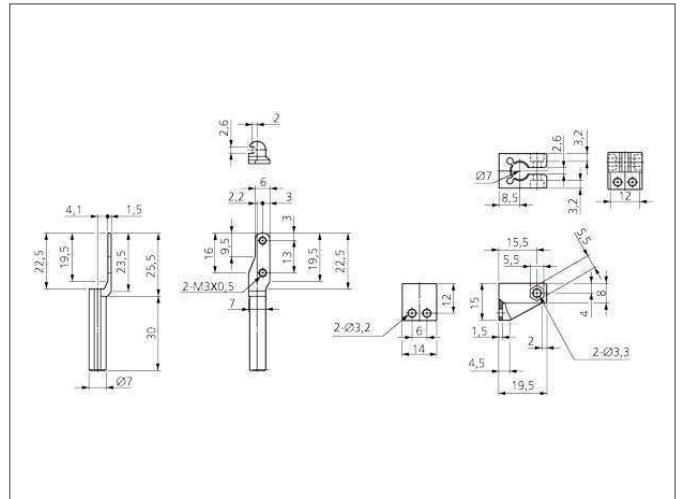

BW 19/13 Mounting Bracket

- Adjustable
- Robust design

TECHNICAL INFORMATION (typ.)

Hole spacing	13 mm
Mounting hole	Ø 3,2 mm
Casing material	metal